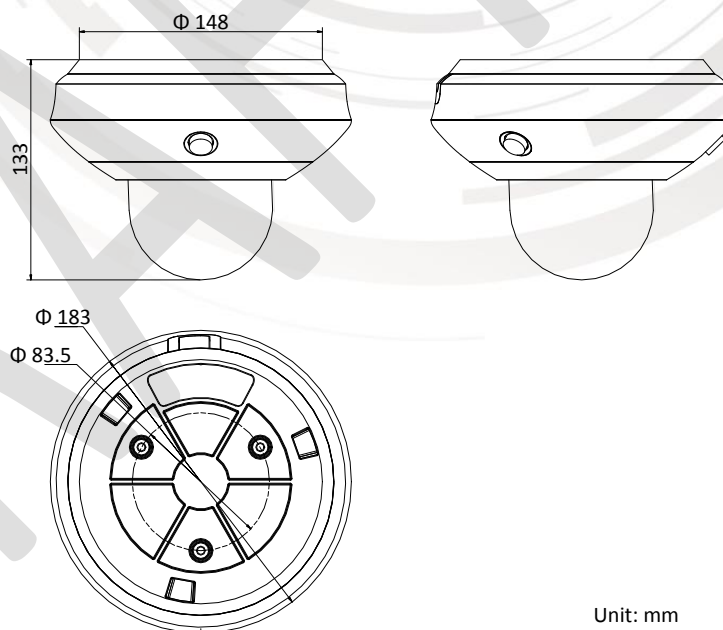

**HWP-P332ZI-DE3**  
PanoVu Mini Series IR Network PTZ Camera

HiWatch HWP-P332ZI-DE3 PanoVu Mini Series IR Network PTZ Camera, with the integration design, is able to capture 360° images with the panoramic cameras as well as close-up images with the PTZ camera.

**Dimensions**

Unit: mm

**System Functions**

- 3-ch panoramic images in different directions and 1-ch close-up image
- PTZ linkage
- Up to 10 m IR radius

**Panoramic Camera**

- Three 1/2.8" progressive scan CMOS
- 3-ch 1920 × 1080@30fps resolution
- Horizontal FOV: 128.5° × 3